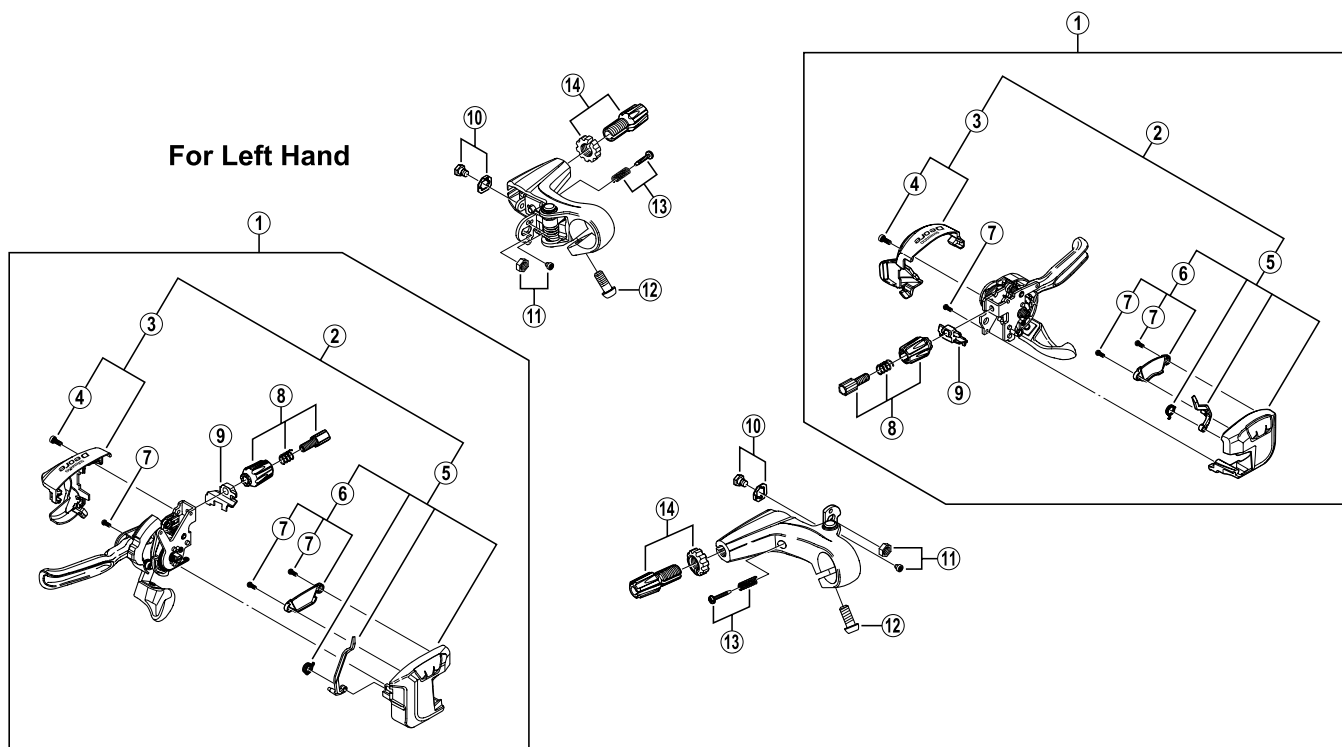

DEORE Dual Control Lever ST-M530

For Right Hand

For Left Hand

ITEM NO.	SHIMANO CODE NO.	DESCRIPTION
1	Y-6KB98010	R.H. Main Lever Assembly
	Y-6KB98020	L.H. Main Lever Assembly
2	Y-6KB98030	R.H. Cover Unit
	Y-6KB98040	L.H. Cover Unit
3	Y-6KB98050	R.H. Top Cover & Fixing Screws
	Y-6KB98060	L.H. Top Cover & Fixing Screws
4	Y-6JJ 14011	Fixing Screw (M3 x 7)
	Y-6KB98070	R.H. Bottom Cover Unit
5	Y-6KB98080	L.H. Bottom Cover Unit
	Y-6JX 98170	R.H. Indicator Back Cover & Fixing Screws
6	Y-6JX 98180	L.H. Indicator Back Cover & Fixing Screws
	Y-6A8 43010	Cover Fixing Screw
7	Y-6JJ 98180	Shifting Cable Adjusting Bolt Unit
	Y-6KB98090	R.H. Cable Adjusting Block
9	Y-6KB59000	L.H. Cable Adjusting Block
	Y-6KB98110	Upper Plate Fixing Bolt & Stopper
10	Y-6KB98120	Unit Lock Nut (M6) & Fixing Screw (M3 x 2.5)
11	Y-8SB 10000	Clamp Bolt (M6 x 14.8)
12	Y-8XV 98020	Reach Adjusting Screw (M4 x 14.5) & Spring
13	Y-6JX 98230	Brake Cable Adjusting Bolt & Nut
14		