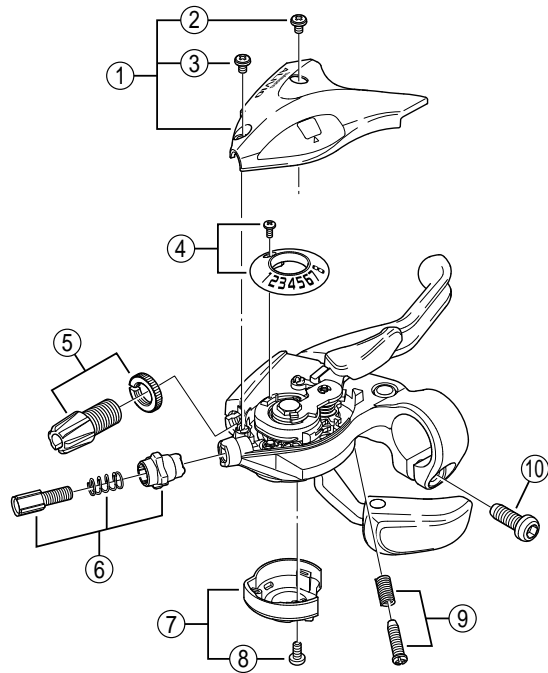

ALIVIO EZ-Fire Plus Lever
ST-M405 2.5-Finger / For V-BRAKE

For Left Hand

For Right Hand

ST-EF50

ITEM NO.	SHIMANO CODE NO.	DESCRIPTION	INTERCHANGEABILITY
1	Y-6M0 98010	Upper Cover for Right Hand & Fixing Screws (M3 x 5)	B
	Y-6M0 98020	Upper Cover for Left Hand & Fixing Screws (M3 x 5)	B
2	Y-6A7 26000	Upper Cover Fixing Screw (M3 x 5 / Black)	A
3	Y-6BK 50000	Upper Cover Fixing Screw (M3 x 5 / Silver)	B
4	Y-6KT 98140	Indicator for Right Hand & Fixing Screw	A
	Y-6KT 98160	Indicator for Left Hand & Fixing Screw	A
5	Y-6M0 98050	Brake Cable Adjusting Bolt & Nut	B
6	Y-6A8 98010	Shifting Cable Adjusting Bolt Unit	A
7	Y-6KT 98170	Main Lever Cover for Right Hand & Fixing Screw (M3 x 7)	A
	Y-6KT 98180	Main Lever Cover for Left Hand & Fixing Screw (M3 x 7)	A
8	Y-6A7 27000	Main Lever Cover Fixing Screw (M3 x 7)	A
9	Y-6KT 98190	Reach Adjusting Screw (M4 x 15.5) & Spring	A
10	Y-6A7 80000	Clamp Bolt (M6 x 16)	A

A: Same parts.

B: Parts are usable, but differ in materials, appearance, finish, size, etc.

Absence of mark indicates non-interchangeability.

Specifications are subject to change without notice.

SHIMANO