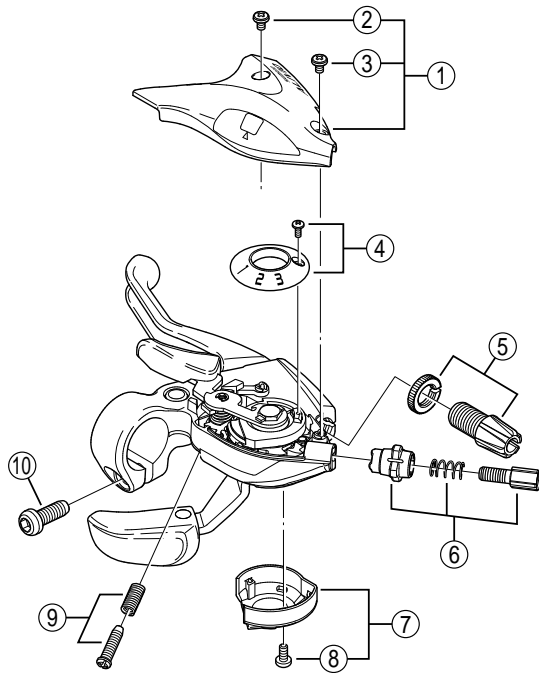

ALIVIO EZ-Fire Plus Lever
ST-M405 2.5-Finger / For V-BRAKE

For Left Hand

For Right Hand

ST-EF50

ITEM NO.	SHIMANO CODE NO.	DESCRIPTION	INTERCHANGEABILITY
1	Y-6M0 98010	Upper Cover for Right Hand & Fixing Screws (M3 x 5)	B
	Y-6M0 98020	Upper Cover for Left Hand & Fixing Screws (M3 x 5)	B
2	Y-6A7 26000	Upper Cover Fixing Screw (M3 x 5 / Black)	A
3	Y-6BK 50000	Upper Cover Fixing Screw (M3 x 5 / Silver)	B
4	Y-6KT 98140	Indicator for Right Hand & Fixing Screw	A
	Y-6KT 98160	Indicator for Left Hand & Fixing Screw	A
5	Y-6M0 98050	Brake Cable Adjusting Bolt & Nut	B
6	Y-6A8 98010	Shifting Cable Adjusting Bolt Unit	A
7	Y-6KT 98170	Main Lever Cover for Right Hand & Fixing Screw (M3 x 7)	A
	Y-6KT 98180	Main Lever Cover for Left Hand & Fixing Screw (M3 x 7)	A
8	Y-6A7 27000	Main Lever Cover Fixing Screw (M3 x 7)	A
9	Y-6KT 98190	Reach Adjusting Screw (M4 x 15.5) & Spring	A
10	Y-6A7 80000	Clamp Bolt (M6 x 16)	A

A: Same parts.

B: Parts are usable, but differ in materials, appearance, finish, size, etc.

Absence of mark indicates non-interchangeability.

Specifications are subject to change without notice.

SHIMANO