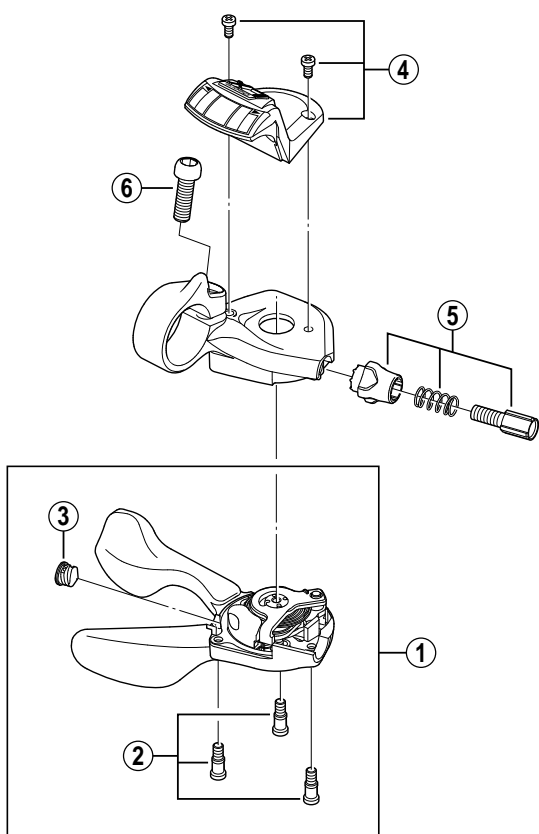

# DEORE LX Mega-9 Rapidfire Lever SL-M580

For Left Hand

For Right Hand

SL-M760  
SL-M571  
SL-M570

ITEM NO.	SHIMANO CODE NO.	DESCRIPTION	INTERCHANGEABILITY		
1	Y-6MA98010	R.H. Shifting Lever Unit			
	Y-6MA98020	L.H. Shifting Lever Unit			
2	Y-6KZ 98030	Shifting Lever Unit Fixing Bolt (3 pcs.)			
3	Y-6CD33000	Inner Hole Cap	A	A	A
4	Y-6MA98030	R.H. Indicator Unit	B	B	B
	Y-6MA98040	L.H. Indicator Unit	B	B	B
5	Y-6CE 98070	Cable Adjusting Bolt Unit	A	A	A
6	Y-6AS 50010	Clamp Bolt (M6 x 15)	B	A	A

A: Same parts.

B: Parts are usable, but differ in materials, appearance, finish, size, etc.

Absence of mark indicates non-interchangeability.

0605-2554

Specifications are subject to change without notice.