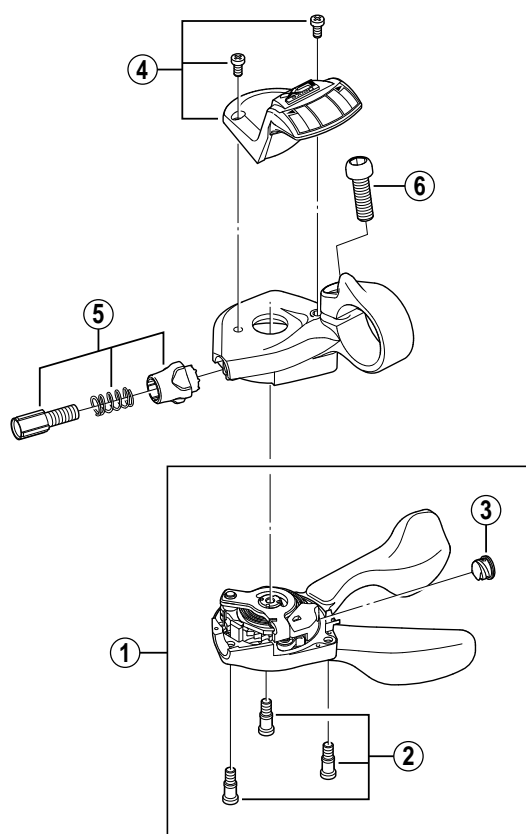

# DEORE LX Mega-9 Rapidfire Lever SL-M580

For Left Hand

For Right Hand

SL-M760  
SL-M571  
SL-M570

ITEM NO.	SHIMANO CODE NO.	DESCRIPTION	INTERCHANGEABILITY		
1	Y-6MA98010	R.H. Shifting Lever Unit			
	Y-6MA98020	L.H. Shifting Lever Unit			
2	Y-6KZ 98030	Shifting Lever Unit Fixing Bolt (3 pcs.)			
3	Y-6CD33000	Inner Hole Cap	A	A	A
4	Y-6MA98030	R.H. Indicator Unit	B	B	B
	Y-6MA98040	L.H. Indicator Unit	B	B	B
5	Y-6CE 98070	Cable Adjusting Bolt Unit	A	A	A
6	Y-6AS 50010	Clamp Bolt (M6 x 15)	B	A	A

A: Same parts.

B: Parts are usable, but differ in materials, appearance, finish, size, etc.

Absence of mark indicates non-interchangeability.

0605-2554

Specifications are subject to change without notice.