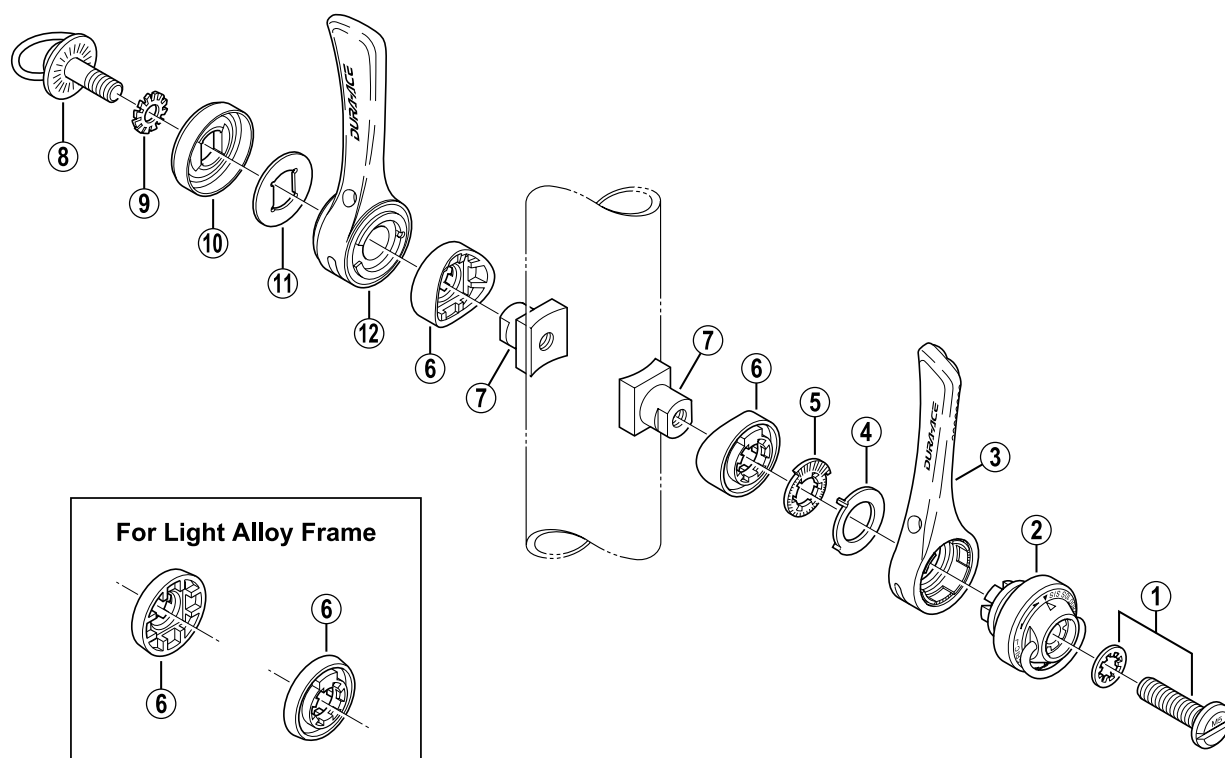

DURA-ACE Shifting Lever

SL-7800 10-Speed

ITEM NO.	SHIMANO CODE NO.	DESCRIPTION
1	Y-680 98560	Lever Fixing Screw (M5 x 19) & Teathed Washer for Rear
2	Y-6J5 98010	SIS Unit
3	Y-6BG02100	Rear Lever
4	Y-680 31130	Stopper Washer (0.4 mm)
5	Y-67A 06000	Spacer for Rear
6	Y-643 38101	Lever Boss Cover
	Y-643 43000	Lever Boss Cover for Light Alloy Frame
7	Y-680 09000	Brazed-on Boss
8	Y-680 98540	Lever Fixing Bolt (M5 x 14.5) for Front
9	Y-623 74000	Teathed Washer for Front
10	Y-6BG51100	Friction Cap
11	Y-640 13000	Washer C
12	Y-6J5 98020	Front Lever Unit

0408-2281A

Specifications are subject to change without notice.

SHIMANO