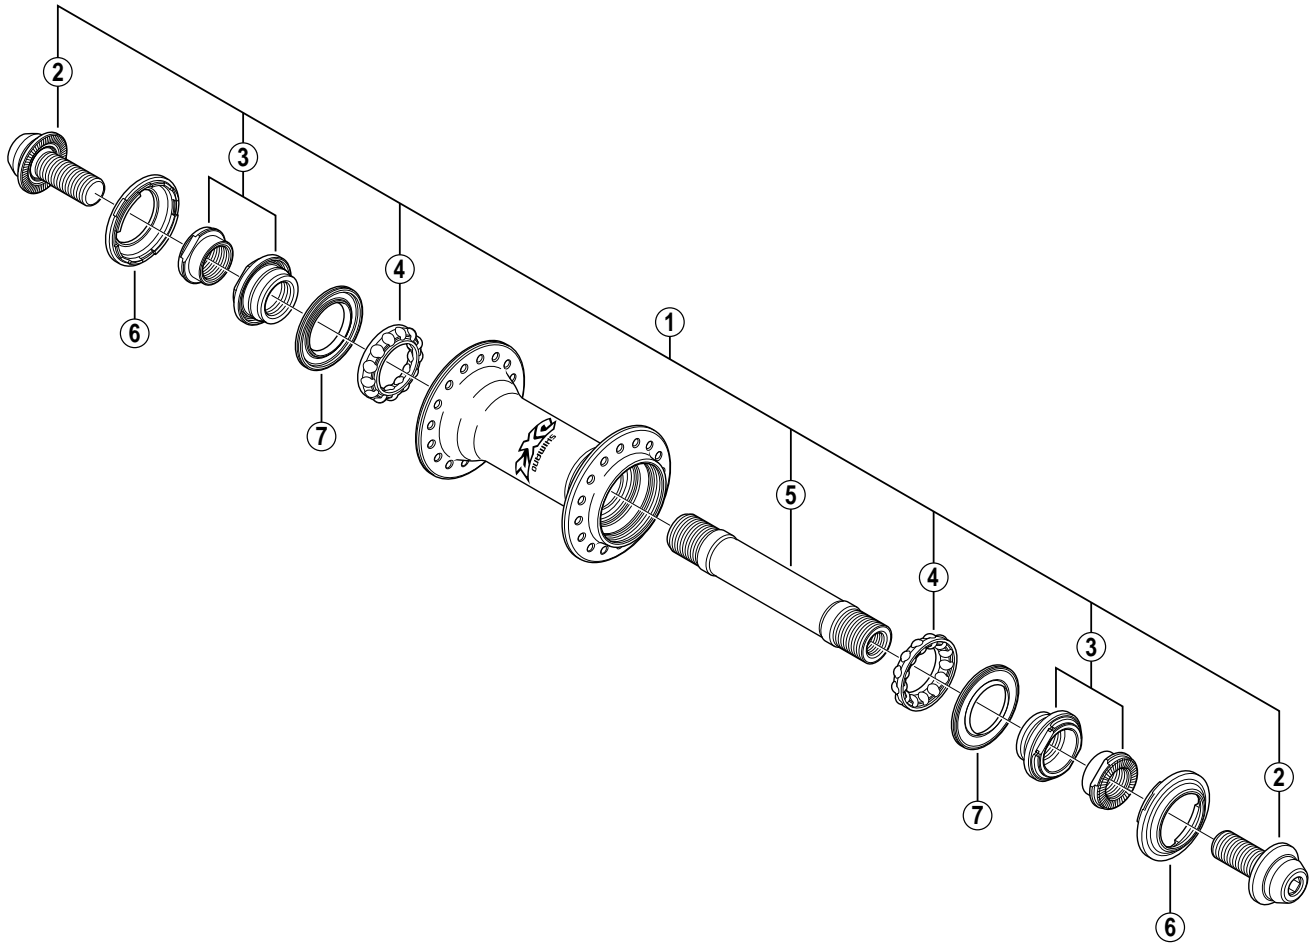

DXR Front Hub HB-MX70

• Over Lock Nut Dimension: 100 mm (3-15/16")

HB-M970

ITEM NO.	SHIMANO CODE NO.	DESCRIPTION	INTERCHANGEABILITY
1	Y-26F 98010	Complete Hub Axle 94.2 mm	
2	Y-26F 98020	Fixing Bolt (M10 x 25.7 mm)	
3	Y-26F 98030	Lock Nut (M14) & Cone (M14) w/Dust Cover	
4	Y-25R 98080	Ball Retainer (3/16")	A
5	Y-26F 06000	Hub Axle 94.2 mm	
6	Y-26D 12000	Cap	A
7	Y-26D 10000	Seal Ring	A

A: Same parts.

B: Parts are usable, but differ in materials, appearance, finish, size, etc.

Absence of mark indicates non-interchangeability.

0611-2657

Specifications are subject to change without notice.

SHIMANO