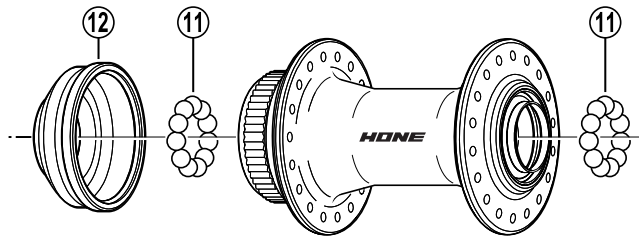

# HONE Front Hub HB-M600 For Disc Brake

ITEM NO.	SHIMANO CODE NO.	DESCRIPTION
1	Y-24P 98010	Complete Quick Release 133 mm (5-1/4")
2	Y-21R 0210M	Rubber Seal
3	Y-25Z 98010	Complete Hub Axle 108 mm (4-1/4")
4	Y-24C 05100	Serrated Lock Nut 3.5 mm
5	Y-25S 98020	Cone (M10 x 12.8 mm) w/Dust Cover & Seal Ring
6	Y-214 06000	Seal Ring
7	Y-26A 05100	O-Ring
8	Y-21S 02000	Hub Axle 108 mm (4-1/4")
9	Y-301 06100	Left Hand Washer 2.3 mm
10	Y-301 06700	Left Hand Washer 0.5 mm
11	Y-4BB98030	Steel Ball (3/16") 22 pcs.
12	Y-24Z 02000	Rotor Mount Cover

Over Lock Nut Dimension: 100 mm (3-15/16")

0404-2341

Specifications are subject to change without notice.