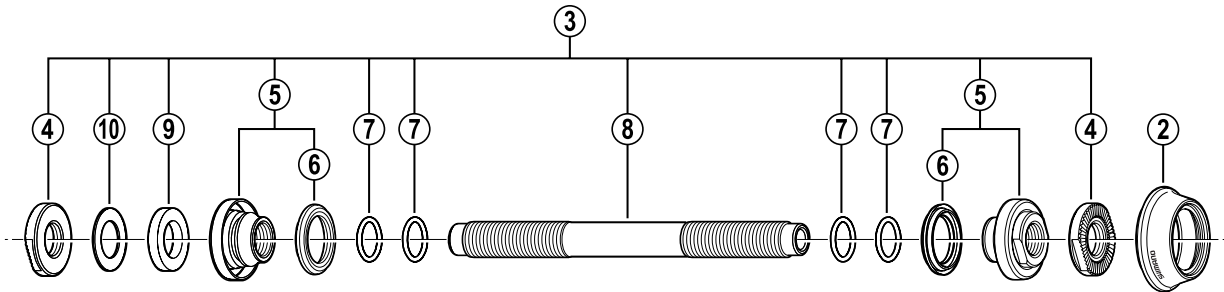

# HONE Front Hub HB-M600 For Disc Brake

ITEM NO.	SHIMANO CODE NO.	DESCRIPTION
1	Y-24P 98010	Complete Quick Release 133 mm (5-1/4")
2	Y-21R 0210M	Rubber Seal
3	Y-25Z 98010	Complete Hub Axle 108 mm (4-1/4")
4	Y-24C 05100	Serrated Lock Nut 3.5 mm
5	Y-25S 98020	Cone (M10 x 12.8 mm) w/Dust Cover & Seal Ring
6	Y-214 06000	Seal Ring
7	Y-26A 05100	O-Ring
8	Y-21S 02000	Hub Axle 108 mm (4-1/4")
9	Y-301 06100	Left Hand Washer 2.3 mm
10	Y-301 06700	Left Hand Washer 0.5 mm
11	Y-4BB98030	Steel Ball (3/16") 22 pcs.
12	Y-24Z 02000	Rotor Mount Cover

Over Lock Nut Dimension: 100 mm (3-15/16")

0404-2341

Specifications are subject to change without notice.