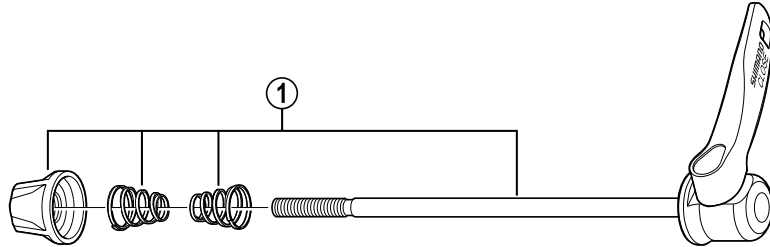

# HONE Front Hub HB-M600 For Disc Brake

ITEM NO.	SHIMANO CODE NO.	DESCRIPTION
1	Y-24P 98010	Complete Quick Release 133 mm (5-1/4")
2	Y-21R 0210M	Rubber Seal
3	Y-25Z 98010	Complete Hub Axle 108 mm (4-1/4")
4	Y-24C 05100	Serrated Lock Nut 3.5 mm
5	Y-25S 98020	Cone (M10 x 12.8 mm) w/Dust Cover & Seal Ring
6	Y-214 06000	Seal Ring
7	Y-26A 05100	O-Ring
8	Y-21S 02000	Hub Axle 108 mm (4-1/4")
9	Y-301 06100	Left Hand Washer 2.3 mm
10	Y-301 06700	Left Hand Washer 0.5 mm
11	Y-4BB98030	Steel Ball (3/16") 22 pcs.
12	Y-24Z 02000	Rotor Mount Cover

Over Lock Nut Dimension: 100 mm (3-15/16")

0404-2341

Specifications are subject to change without notice.