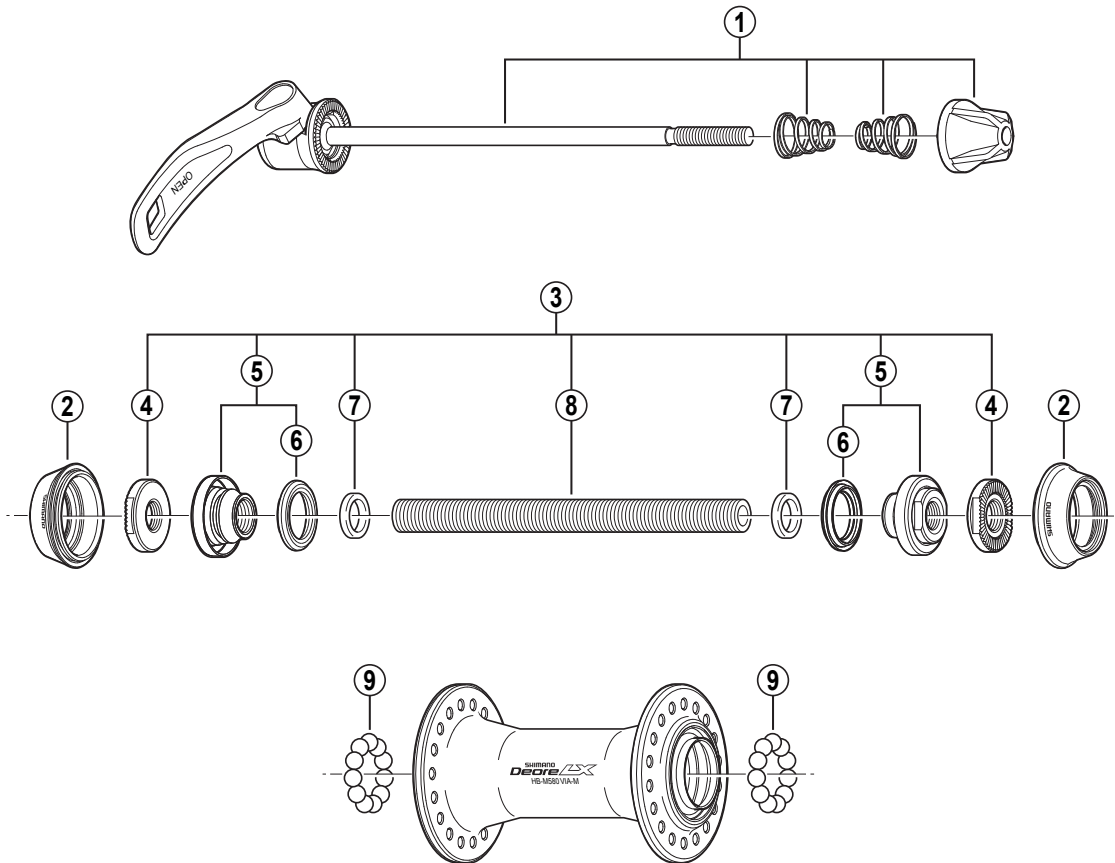

DEORE LX Front Hub HB-M580

ITEM NO.	SHIMANO CODE NO.	DESCRIPTION
1	Y-24P 98010	Complete Quick Release 133 mm (5-1/4")
2	Y-21R 0210M	Rubber Seal
3	Y-25X 98020	Complete Hub Axle 108 mm (4-1/4")
4	Y-24C 05000	Serated Lock Nut 3.5 mm
5	Y-25X 98010	Cone (M9 x 12.8 mm) w/Dust Cover & Seal Ring
6	Y-214 06000	Seal Ring
* 7	Y-2T8 04000	O-Ring
8	Y-21C 03100	Hub Axle 108 mm (4-1/4")
9	Y-4BB98030	Steel Ball (3/16") 22 pcs.

Over Lock Nut Dimension: 100 mm (3-15/16")

0801-2343A

Specifications are subject to change without notice.

SHIMANO