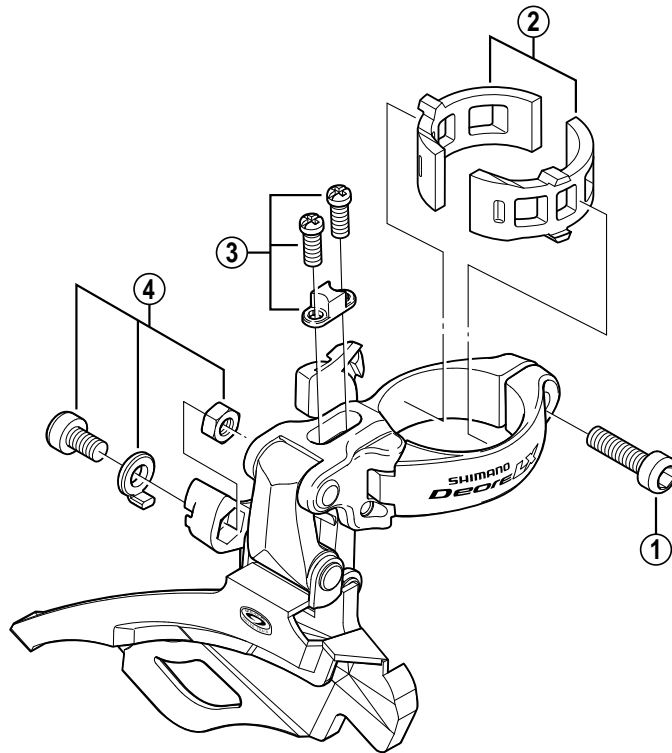

DEORE LX Front Derailleur
FD-M581A

ITEM NO.	SHIMANO CODE NO.	DESCRIPTION
1	Y-5BG07000	Clamp Bolt (M5 x 18.5)
* 2	Y-57Y 98010	SM-AD16S Clamp Band Adapters for S-size / ϕ 28.6 mm (1-1/8")
* 2	Y-57Y 98020	SM-AD16M Clamp Band Adapters for M-size / ϕ 31.8 mm (1-1/4")
3	Y-5JZ 98020	Stroke Adjust Screws (M4 x 10) & Plate
4	Y-5J7 98010	Cable Fixing Bolt Unit (M5 x 10.5)