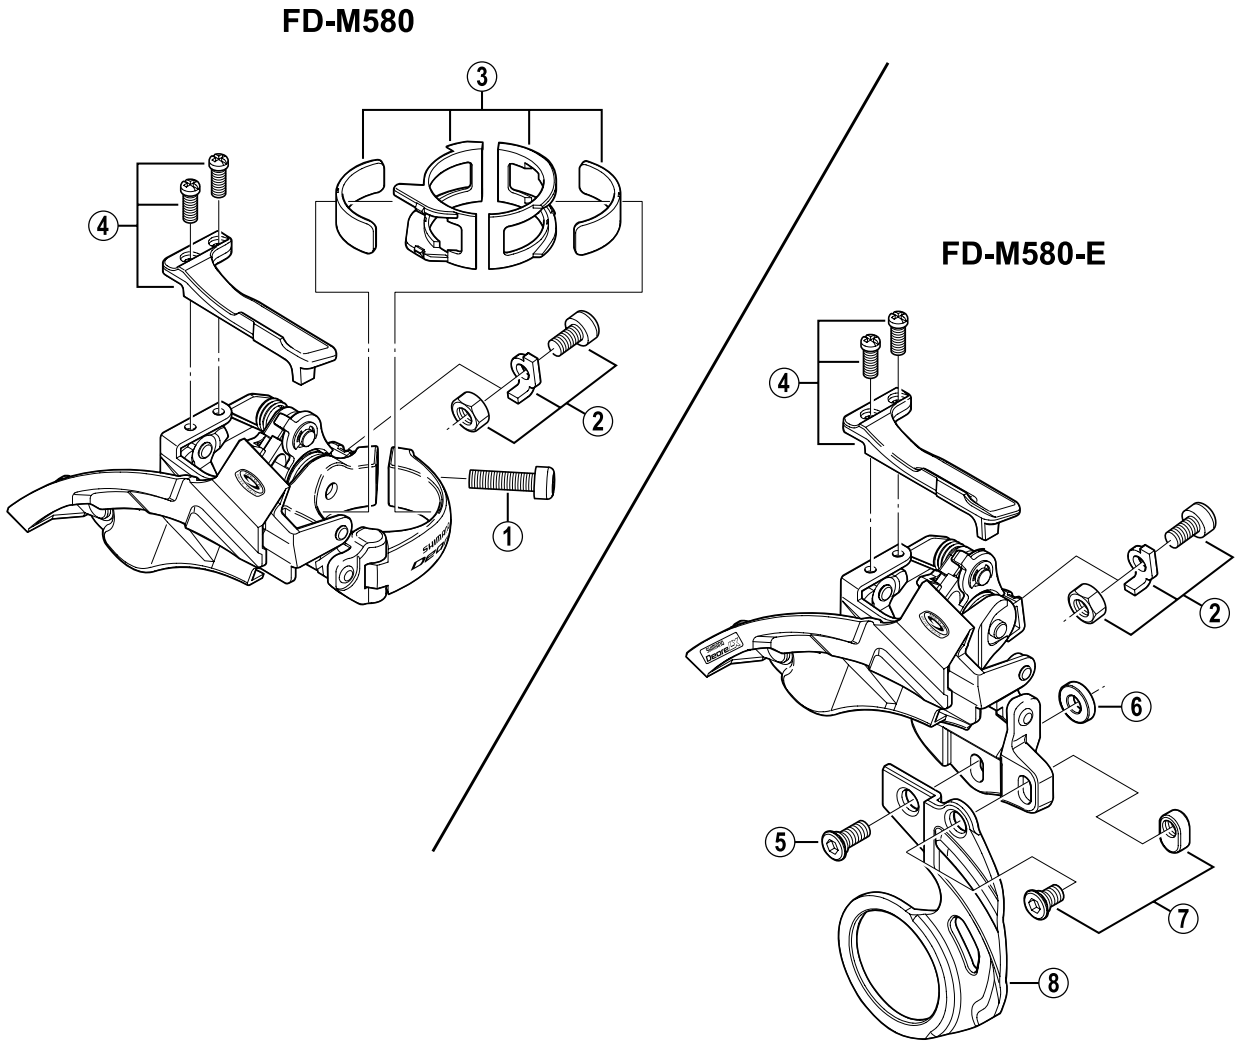

DEORE LX Top Swing Front Derailleur

FD-M580

FD-M580-E Bracket Type

ITEM NO.	SHIMANO CODE NO.	DESCRIPTION
1	Y-5BG07000	Clamp Bolt (M5 x 18.5)
2	Y-5J5 98010	Cable Fixing Bolt Unit (M5 x 8.5)
3	Y-5HY 98020	Clamp Band Adapter Unit for S-size / ϕ 28.6 mm (1-1/8")
	Y-5HY 98030	Clamp Band Adapter Unit for M-size / ϕ 31.8 mm (1-1/4")
4	Y-5HY 98040	Stroke Adjust Screws (M4 x 10) & Plate
5	Y-5CR52200	Bracket Fixing Bolt B
6	Y-5J6 13000	Spacer (2.5 mm) for Shell Width 68 mm
7	Y-5CR98020	Bracket Fixing Bolt A & Nut
8	Y-5EC 50400	BB-Plate