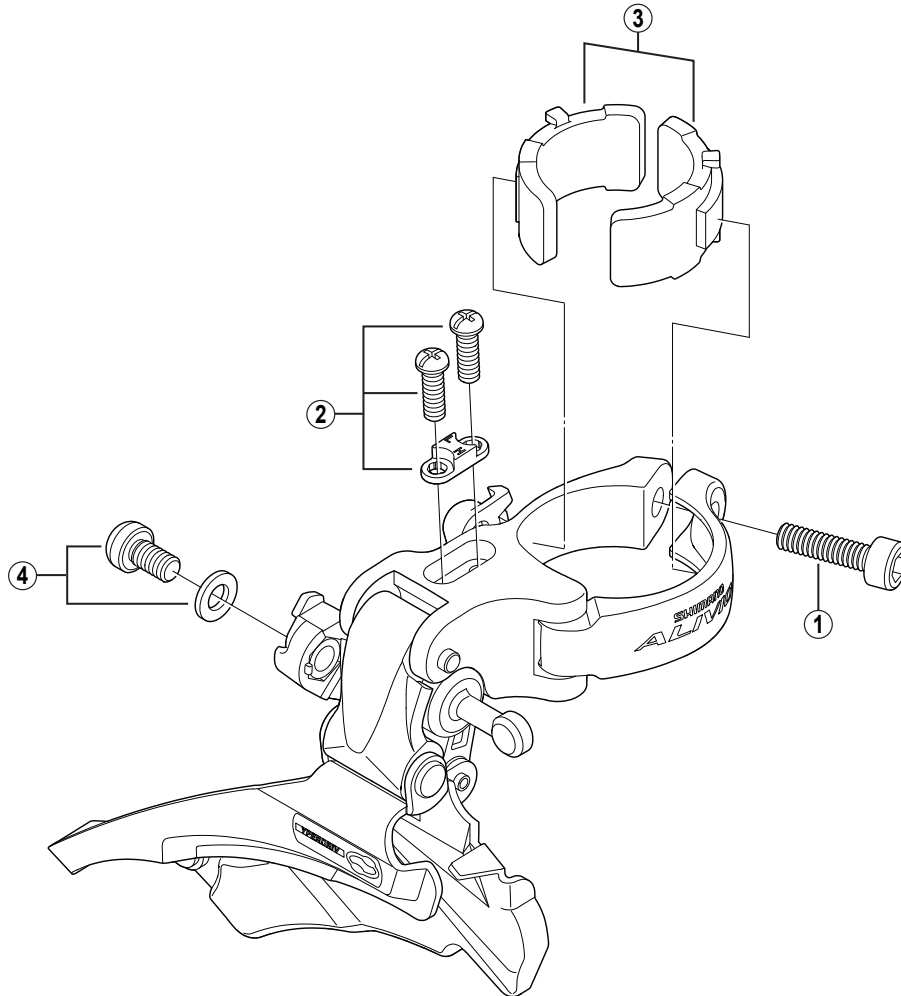

ALIVIO Front Derailleur FD-M413

FD-M411
FD-M410

ITEM NO.	SHIMANO CODE NO.	DESCRIPTION	INTERCHANGEABILITY	
1	Y-59L 19800	Clamp Bolt (M5 x 18.5)	B	A
2	Y-5GU 98030	Stroke Adjust Screws (M4 x 12) & Plate	A	
* 3	Y-5KK 98010	Clamp Band Adapters for S-size / ϕ 28.6 mm (1-1/8")		
* 3	Y-5KK 98020	Clamp Band Adapters for M-size / ϕ 31.8 mm (1-1/4")		
4	Y-5GU 98040	Cable Fixing Plate & Bolt (M5 x 7.8)	A	

A: Same parts.

B: Parts are usable, but differ in materials, appearance, finish, size, etc.

Absence of mark indicates non-interchangeability.

0805-2674A

Specifications are subject to change without notice.