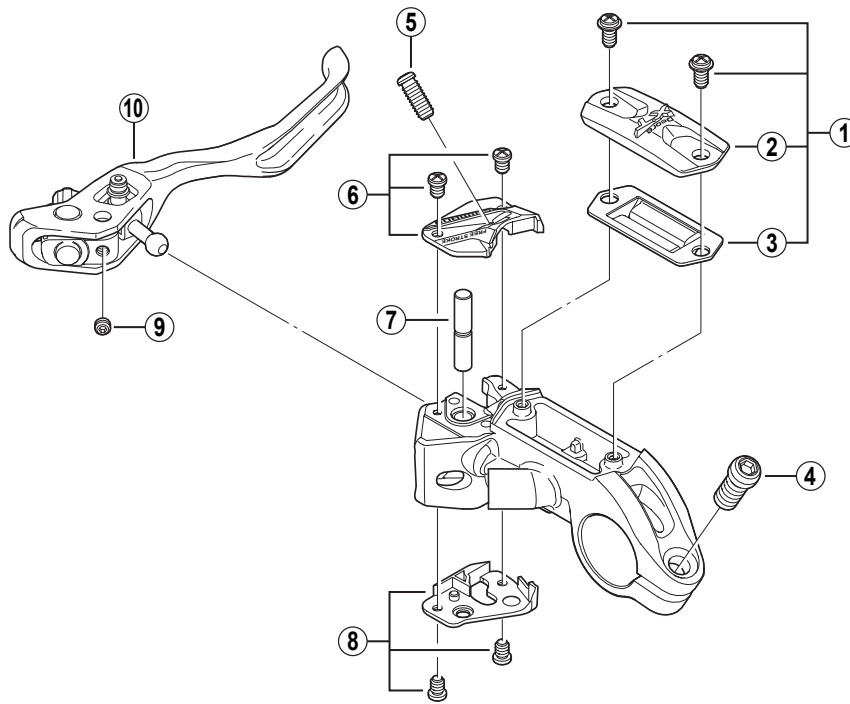

DEORE XT Brake Lever

BL-M775-A For Disc Brake

BL-M775 For Disc Brake

BL-M775
ST-M765

ITEM NO.	SHIMANO CODE NO.	DESCRIPTION	INTERCHANGEABILITY	
1	Y-8U9 98010	Lid Unit		
2	Y-8U9 08000	Lid		
3	Y-8U9 13000	Diaphragm		
4	Y-8U9 14000	Clamp Bolt (M6 x 14.8)		
5	Y-8U9 16000	Stroke Adjust Screw (M4 x 12)		
6	Y-8U9 98020	R.H. Top Cam Cover & Fixing Screws (M3 x 5)		
	Y-8U9 98030	L.H. Top Cam Cover & Fixing Screws (M3 x 5)		
7	Y-8U9 04000	Lever Axle		
8	Y-8U9 98040	R.H. Bottom Cam Cover & Fixing Screws (M3 x 5)		
	Y-8U9 98050	L.H. Bottom Cam Cover & Fixing Screws (M3 x 5)		
9	Y-8SZ 07000	Lever Axle Fixing Bolt	A	A
* 10	Y-8U9 98060	Lever Unit for BL-M775		
	Y-8U9 98070	Lever Unit for BL-M775-A		

A: Same parts.

B: Parts are usable, but differ in materials, appearance, finish, size, etc.

Absence of mark indicates non-interchangeability.

0712-2689B

Specifications are subject to change without notice.